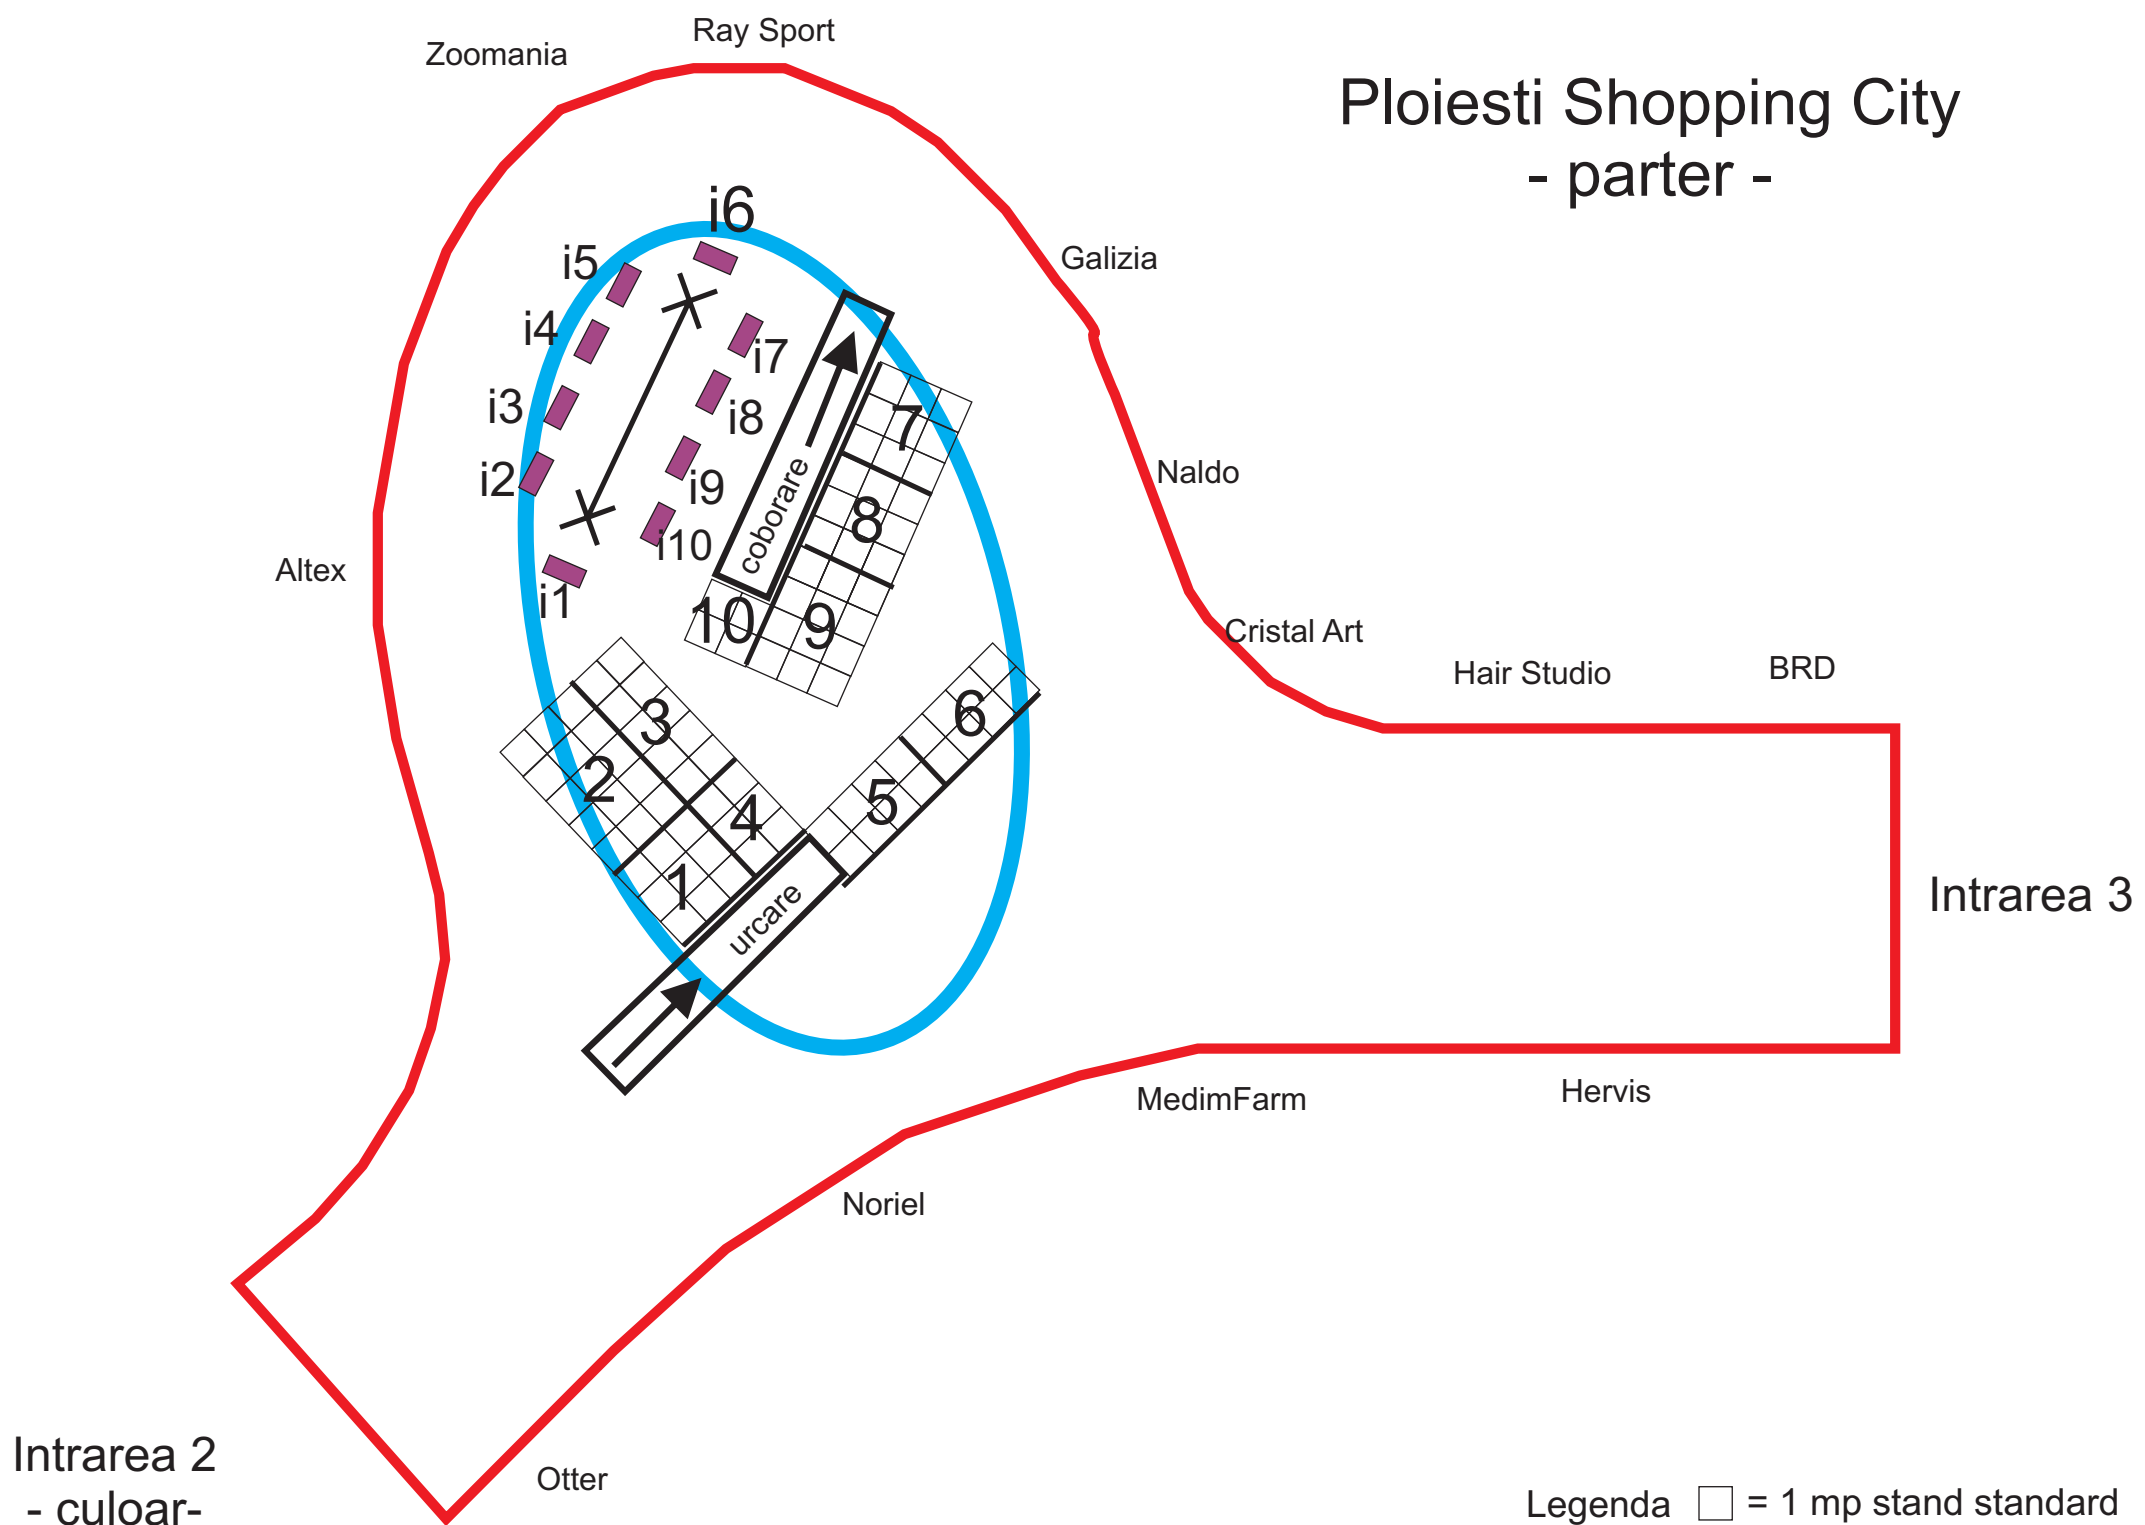

# Ploiesti Shopping City - parter -

Legenda □ = 1 mp stand standard  
■ = infodesk